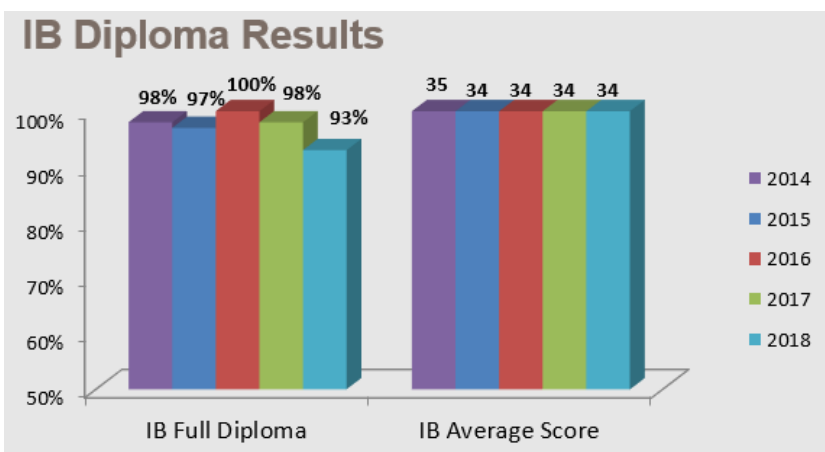

OUR EXAMINATION RESULTS

SAT I

SAT I mean scores for exams taken in 2014-2018 include students for whom English is not a first language.

▪ ERW	595
▪ Math	660

SAT II

SAT II subject tests mean scores for exams taken in 2014-2018 include students for whom English is not a first language.

▪ Biology Ecological	723
▪ Biology Molecular	699
▪ Chemistry	728
▪ French	720
▪ German with Listening	730
▪ German (reading only)	780
▪ Korean	770
▪ Literature	660
▪ Spanish	570
▪ Math IC	780
▪ Math IIC	748
▪ Physics	677
▪ US History	710
▪ World History	740

OUR GRADUATION REQUIREMENTS

Graduation from ISF requires a minimum of 22 credits* in Grades 9-12 as follows:

- 4 credits of English
- 4 credits of Mathematics
- 3 credits of Physical Sciences (General, Physics, Chemistry or Biology)
- 3 credits of Social Sciences (Social Studies, History, Geography, Economics, Business Studies, etc.)
- 3 credits of World Language (one of these must be German)
- 5 credits of Electives

* 1 credit = passing a year-long course which meets 3 or more times a week
0.5 credit = passing a year-long course which meets once or twice a week

Mandatory courses in Grade 9 (at ISF):

Art or Music, Physical Education, Computer Science, Advising/Health

OUR MARKING SCHEME

All marks are out of one hundred and correspond to the following evaluation:

GRADE BAND OUT OF 100	CONVERTING TO LETTER GRADE	DESCRIPTIVE	PASS / FAIL
95-100	A+	Outstanding	PASS
90-94	A	Excellent	PASS
85-89	A-	Very Good	PASS
80-84	B+	Very Good	PASS
75-79	B	Good	PASS
70-74	B-	Good	PASS
65-69	C+	Satisfactory	PASS
60-64	C	Satisfactory	PASS
55-59	D+	Unsatisfactory	FAIL
50-54	D	Unsatisfactory	FAIL
45-49	E	Unsatisfactory	FAIL
Below 45	F	Unsatisfactory	FAIL

Passing grade is 60% and above.