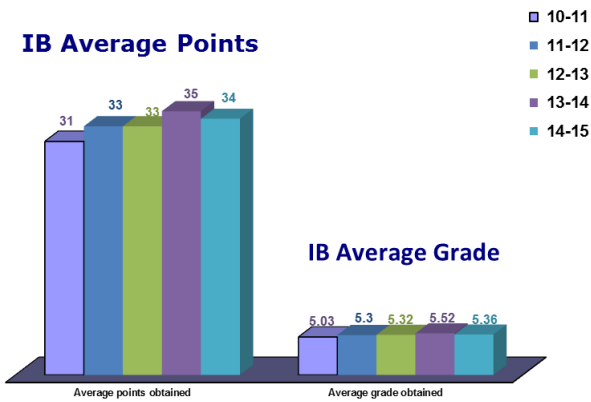

Passing grade is 60% and above.

OUR EXAMINATION RESULTS

IB Results 3 to 7

AP Scores 3 to 5

IB Pass Rate

IGCSE Scores A* to C

IB Average Points

SAT I