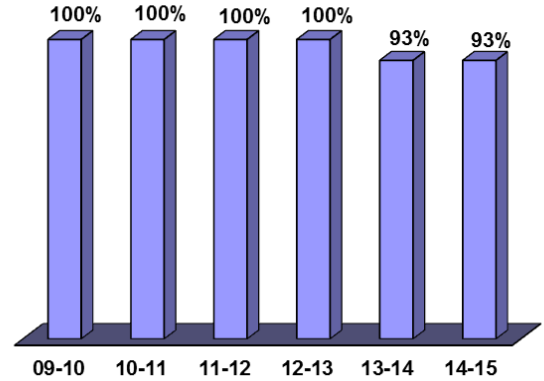

AP Scores 3 to 5