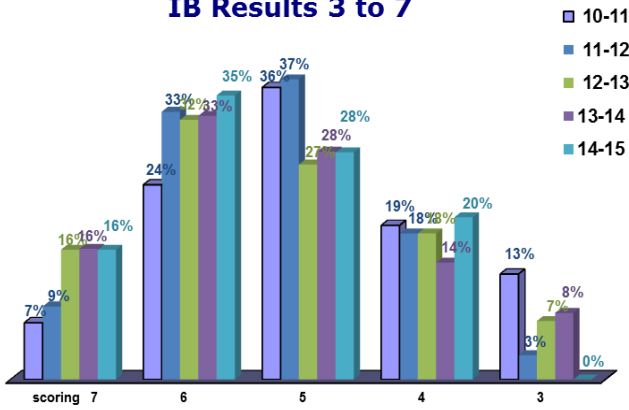

OUR EXAMINATION RESULTS

IB Results 3 to 7